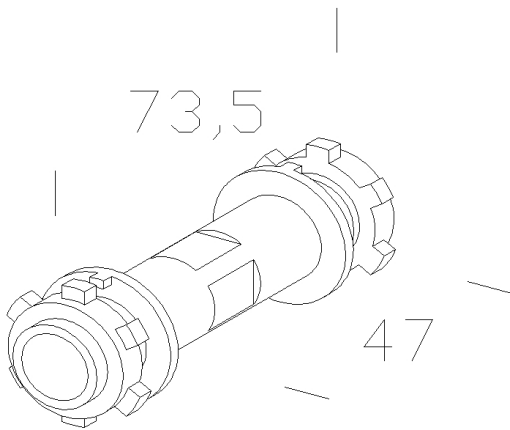

938 - Joint sleeve

Code: 998073-00

MATERIALS AND COLOURS

Housing	in polycarbonate, allows splicing and routing of power cables (internal diam. 13 mm) between ceiling lights (max 30 m linear). Price for package containing 2 pieces.
Colour	Grey

WARRANTY

After sales warranty	0 yr

DOWNLOAD

DESIGNS

TechnicalDrawing d938.dxf