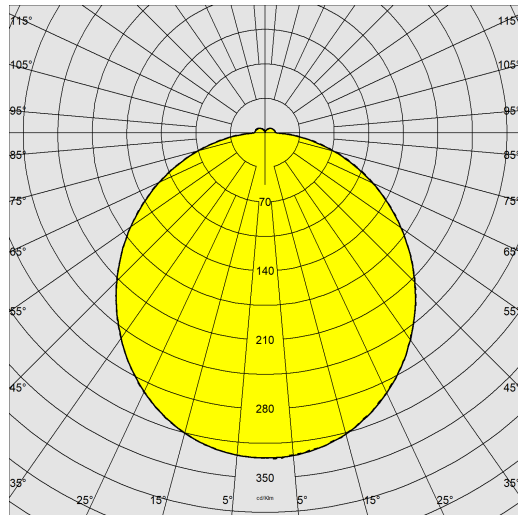

745 - Oblò J 2.0 - ON OFF

Code: 112600-00

PHOTOMETRIC DATA

Distribution type	Plafone
Lighting source	LED
CRI	≥80
Luminous flux (output) (lm)	2026 lm
Power absorption (total) (W)	16 W
CCT	4000 K
Luminous efficacy (lm/W)	127 lm/W
LED flux maintenance	50000 hr, L 80, B 20

MECHANICAL CHARACTERISTICS

Impact resistance rating (IK)	IK07
IP	65